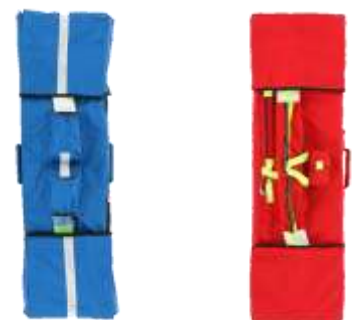

DELTA FIRE

Wendover Road, Rackheath Industrial Estate, Norwich, Norfolk, UK NR13 6LH
T: +44 (0)1603 735000 | E: sales@deltafire.co.uk | E: export@deltafire.co.uk
deltafire.co.uk