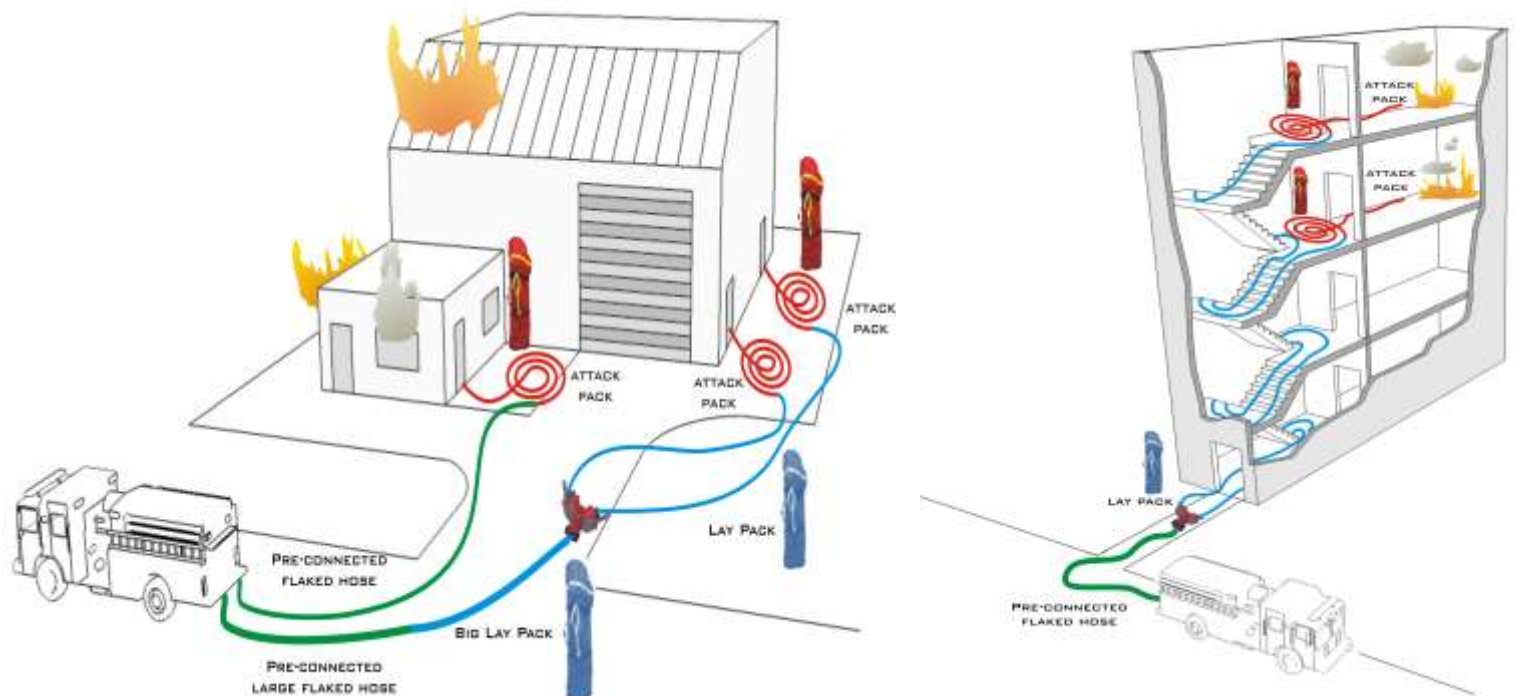

- Manufactured in the UK
- Improved Firefighter Safety
- Ideal for High Rise Firefighting
- 'Attack' & 'Lay' Pack Options
- Suited to Cleveland Roll
- High Quality Design
- Robust & Durable

Designed to Eradicate Hose Trip Hazard's and Tangled Hoselines

Delta's **Hose Deployment Packs** provide significant firefighter safety advances across a multitude of Industry applications, particularly in High-Rise fire scenarios.

This two-part system comprises the 'Lay Pack' & 'Attack Pack' designed to perform quick, easy, safe deployment of fire hoses in the Cleveland Hose Load.

The 'Lay Pack' self-feeds hose from the pack in a controlled manner as the firefighter advances towards the fire (up the stairwell) eradicating loose hoses strewn across the access path resulting in potential trip hazards and tangled hoses. The 'Attack Pack' is then quickly connected to the 'Lay Pack' and self-deploys the hose (with branch pre-attached) as soon as the line is pressurised.

Delta's Hose Deployment Packs are ideally suited for use in conjunction with Delta Nova Ultraflex Type 3 hose thanks to its 'all nylon' flexibility and ability to remain kink-free at low pressures ensuring water flow is maintained at all times. Delta Hose Deployment Packs can be supplied empty or pre-loaded with equipment ready for use.